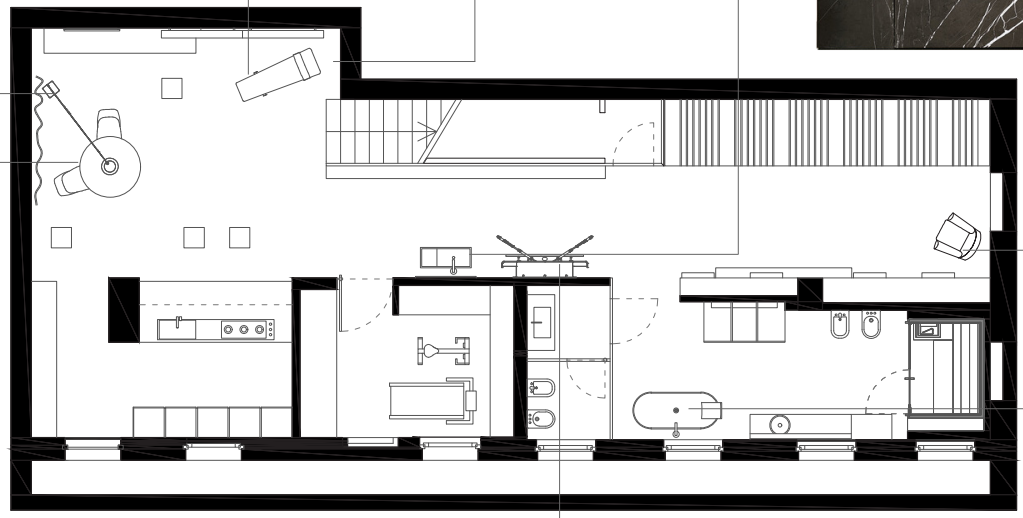

FLOS

FLOS

TECHNOGYM