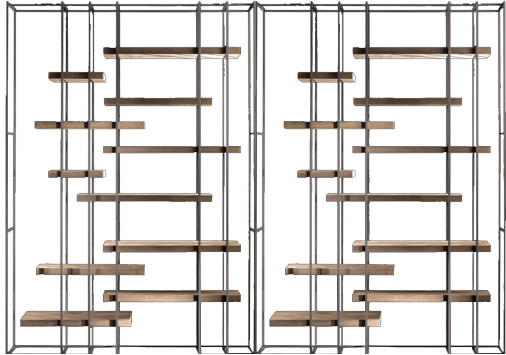

RIVA 1920

HENGE

HENGE

EDRA

BAXTER

PIANO TERRA

UNI EN ISO 9001:2015

CERTIQUALITY IS MEMBER OF